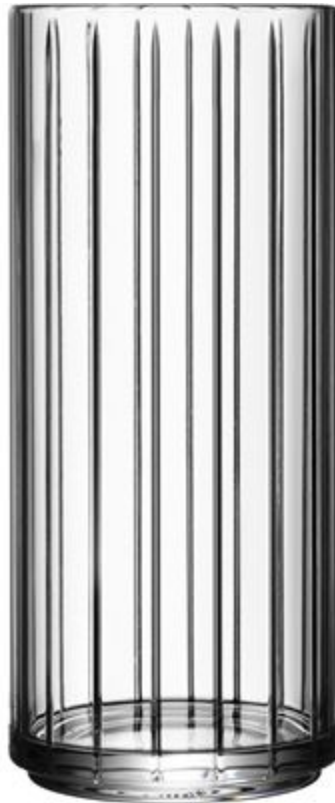

Hotto mugg latte

Ca. 150 x ø 65 mm.